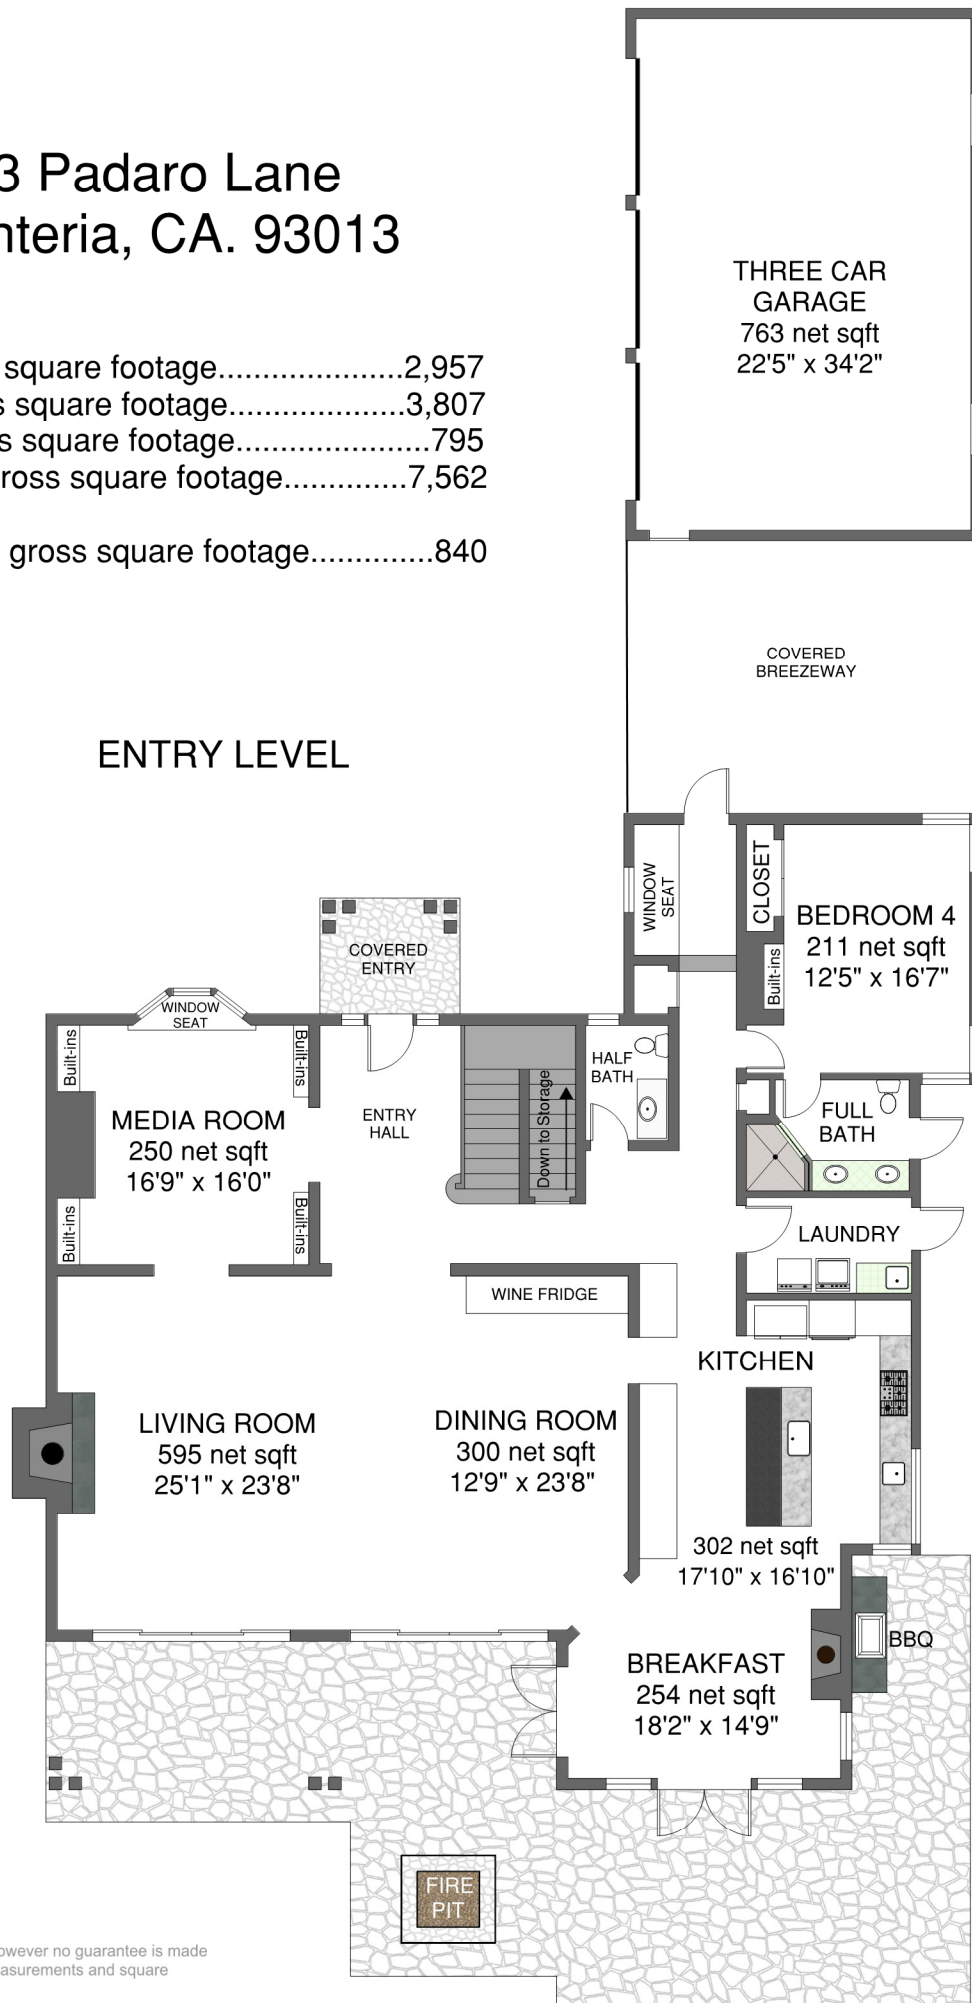

3333 Padaro Lane Carpinteria, CA. 93013

Entry level gross square footage.....2,957
 Upper level gross square footage.....3,807
 Guest Suite gross square footage.....795
 Total residence gross square footage.....7,562

Three car garage gross square footage.....840

THREE CAR GARAGE
 763 net sqft
 22'5" x 34'2"

COVERED BREEZEWAY

ENTRY LEVEL

3333 Padaro Lane Carpinteria, CA. 93013

Entry level gross square footage.....2,957
 Upper level gross square footage.....3,807
 Guest Suite gross square footage.....795
 Total residence gross square footage.....7,562

Three car garage gross square footage.....840

UPPER LEVEL